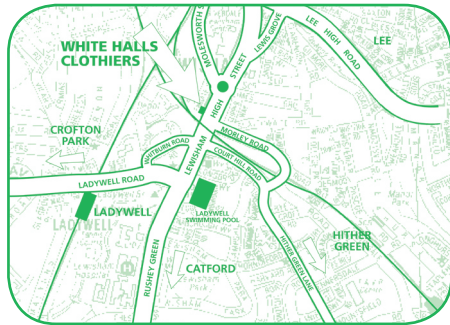

OPENING TIMES

Monday	9.15am - 5.20pm
Tuesday	9.15am - 5.20pm
Wednesday	9.15am - 5.20pm
Thursday	9.15am - 5.20pm
Friday	9.15am - 5.20pm
Saturday	9.15am - 5.20pm
Sunday	see website for details

Situated in Lewisham High Street
Two doors up from Beaumont Beds