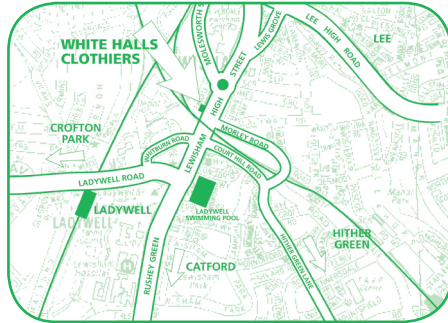

OPENING TIMES

Monday	9.15am - 5.20pm
Tuesday	9.15am - 5.20pm
Wednesday	9.15am - 5.20pm
Thursday	9.15am - 5.20pm
Friday	9.15am - 5.20pm
Saturday	9.15am - 5.20pm
Sunday	see website for details

Situated in Lewisham High Street
Two doors up from Beaumont Beds